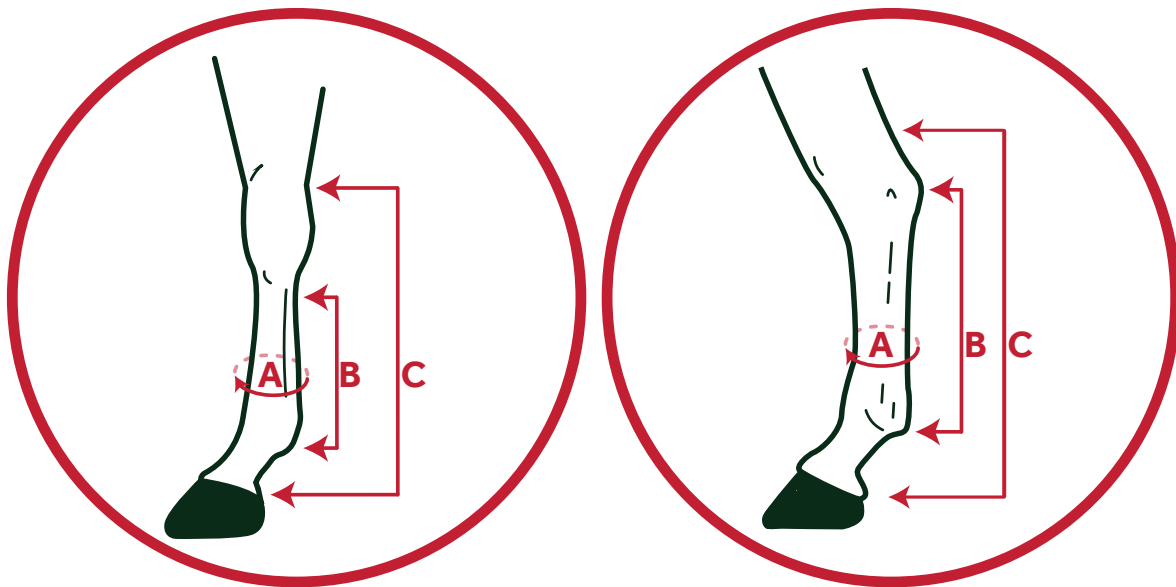

Rambo Travel Boots

Product size chart

Size	Front Boot		Back Boot	
	Height of Boot	Width of Boot	Height of Boot	Width of Boot
Pony	52 cm	31 cm	66 cm	32 cm
Cob	58 cm	34 cm	76 cm	34 cm
Horse	64 cm	36 cm	86 cm	37 cm

Measuring your horse

Front Boots

Back Boots

Size		A	B	C	Horse Size
Pony	Front	31 cm	30 cm	52 cm	Solid 12.2hh - Fine 14.2hh
	Back	32 cm	43 cm	66 cm	
Cob	Front	34 cm	34 cm	58 cm	Solid 13.2hh - Fine 16hh
	Back	34 cm	50 cm	76 cm	
Horse	Front	36 cm	36 cm	64 cm	Solid 16hh - Fine 18hh
	Back	37 cm	55 cm	86 cm	

All measurements are approximate and given as a guide only.

Boots are adjustable - Please allow for overlap and adjustment of Velcro straps.

The Rambo Travel boots are designed to be tall to allow for ample protection.