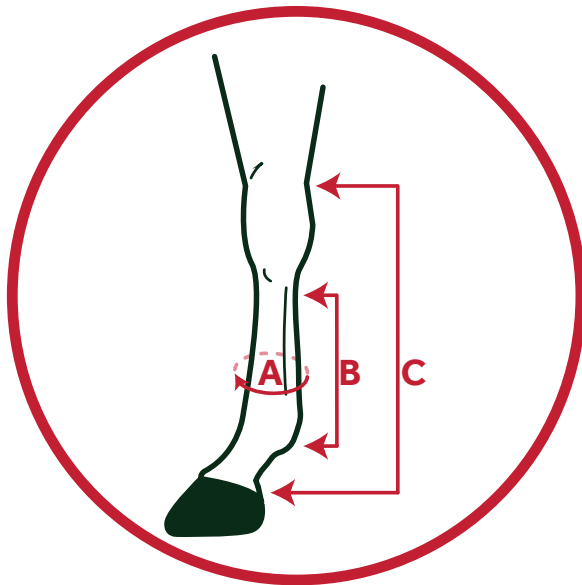

All measurements are approximate and given as a guide only.

Boots are adjustable - Please allow for overlap and adjustment of Velcro straps.

The Rambo Travel boots are designed to be tall to allow for ample protection.

Rambo Travel Boots

Product size chart

Size	Front Boot		Back Boot	
	Height of Boot	Width of Boot	Height of Boot	Width of Boot
Pony	20 inches	12 inches	26 inches	13 inches
Cob	23 inches	13 inches	30 inches	13 inches
Hors	25 inches	14 inches	34 inches	15 inches

Measuring your horse

Front Boots

Back Boots

Size		A	B	C	Horse Size
Pony	Front	12 inches	12 inches	20 inches	Solid 12.2hh - Fine 14.2hh
	Back	13 inches	17 inches	26 inches	
Cob	Front	13 inches	13 inches	23 inches	Solid 13.2hh - Fine 16hh
	Back	13 inches	20 inches	30 inches	
Horse	Front	14 inches	14 inches	25 inches	Solid 16hh - Fine 17.2hh
	Back	15 inches	22 inches	34 inches	