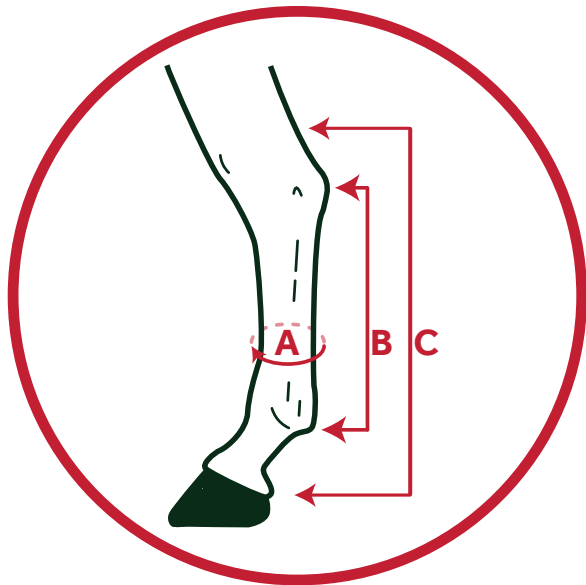

All measurements are approximate and given as a guide only.

Boots are adjustable - Please allow for overlap and adjustment of Velcro straps.

The Rambo Travel boots are designed to be tall to allow for ample protection.

Rambo Travel Boots

Product size chart

Size	Front Boot		Back Boot	
	Height of Boot	Width of Boot	Height of Boot	Width of Boot
Pony	20 inches	12 inches	26 inches	13 inches
Cob	23 inches	13 inches	30 inches	13 inches
Hors	25 inches	14 inches	34 inches	15 inches

Measuring your horse

Front Boots

Back Boots

Size		A	B	C	Horse Size
Pony	Front	12 inches	12 inches	20 inches	Solid 12.2hh - Fine 14.2hh
	Back	13 inches	17 inches	26 inches	
Cob	Front	13 inches	13 inches	23 inches	Solid 13.2hh - Fine 16hh
	Back	13 inches	20 inches	30 inches	
Horse	Front	14 inches	14 inches	25 inches	Solid 16hh - Fine 17.2hh
	Back	15 inches	22 inches	34 inches	