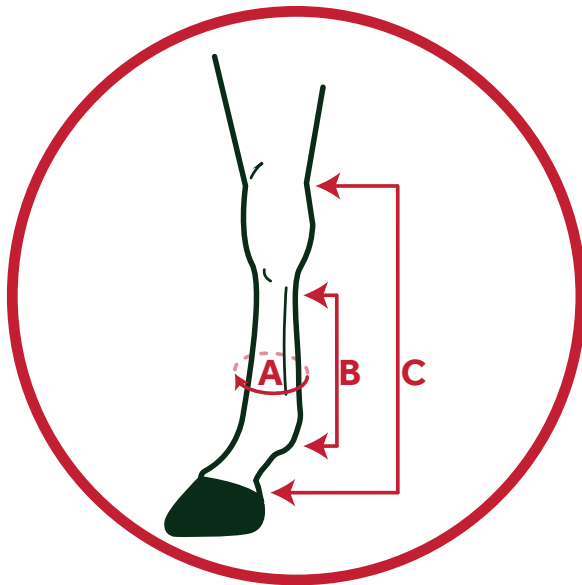

Measuring your horse

Front Boots

Back Boots

Size		A	B	C	Horse Size
Pony	Front	30 cm	30 cm	46 cm	Solid 12.2hh - Fine 14.2hh
	Back	29 cm	42 cm	65 cm	
Cob	Front	32 cm	34 cm	52 cm	Solid 13.2hh - Fine 15.2hh
	Back	35 cm	50 cm	75 cm	
Horse	Front	34 cm	37 cm	56 cm	Solid 15.2hh - Fine 17.1hh
	Back	38 cm	53 cm	82 cm	

All measurements are approximate and given as a guide only.

Boots are adjustable - Please allow for overlap and adjustment of Velcro straps.

Amigo Ripstop Travel Boots

Product size chart

Size	Front Boot		Back Boot	
	Height of Boot	Width of Boot	Height of Boot	Width of Boot
Pony	15 inches	12 inches	26 inches	11 inches
Cob	17 inches	13 inches	30 inches	14 inches
Hors	19 inches	14 inches	32 inches	15 inches

Measuring your horse

Front Boots

Back Boots

Size		A	B	C	Horse Size
Pony	Front	12 inches	12 inches	18 inches	Solid 12.2hh - Fine 14.2hh
	Back	12 inches	17 inches	26 inches	
Cob	Front	13 inches	13 inches	20 inches	Solid 13.2hh - Fine 15.2hh
	Back	14 inches	20 inches	30 inches	
Horse	Front	13 inches	15 inches	22 inches	Solid 15.2hh - Fine 17.1hh
	Back	15 inches	21 inches	32 inches	

All measurements are approximate and given as a guide only.

Boots are adjustable - Please allow for overlap and adjustment of Velcro straps.