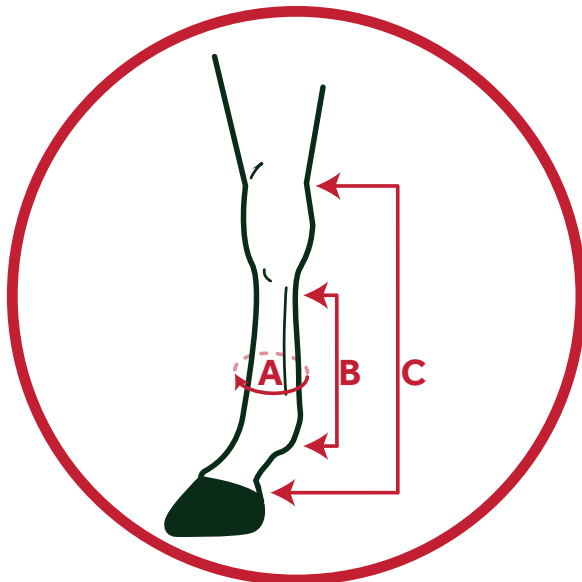

Amigo Ripstop Travel Boots

Product size chart

Size	Front Boot		Back Boot	
	Height of Boot	Width of Boot	Height of Boot	Width of Boot
Pony	40 cm	30 cm	65 cm	29 cm
Cob	44 cm	32 cm	75 cm	35 cm
Hors	48 cm	34 cm	82 cm	38 cm

Measuring your horse

Front Boots

Back Boots

Size		A	B	C	Horse Size
Pony	Front	30 cm	30 cm	46 cm	Solid 12.2hh - Fine 14.2hh
	Back	29 cm	42 cm	65 cm	
Cob	Front	32 cm	34 cm	52 cm	Solid 13.2hh - Fine 15.2hh
	Back	35 cm	50 cm	75 cm	
Horse	Front	34 cm	37 cm	56 cm	Solid 15.2hh - Fine 17.1hh
	Back	38 cm	53 cm	82 cm	

All measurements are approximate and given as a guide only.

Boots are adjustable - Please allow for overlap and adjustment of Velcro straps.

Amigo Ripstop Travel Boots

Product size chart

Size	Front Boot		Back Boot	
	Height of Boot	Width of Boot	Height of Boot	Width of Boot
Pony	15 inches	12 inches	26 inches	11 inches
Cob	17 inches	13 inches	30 inches	14 inches
Hors	19 inches	14 inches	32 inches	15 inches

All measurements are approximate and given as a guide only.

Boots are adjustable - Please allow for overlap and adjustment of Velcro straps.