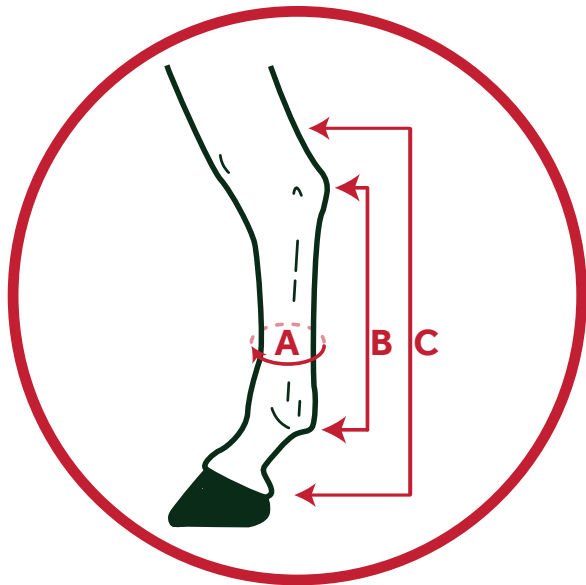

Measuring your horse

Front Boots

Back Boots

Size		A	B	C	Horse Size
Pony	Front	30 cm	30 cm	46 cm	Solid 12.2hh - Fine 14.2hh
	Back	29 cm	42 cm	65 cm	
Cob	Front	32 cm	34 cm	52 cm	Solid 13.2hh - Fine 15.2hh
	Back	35 cm	50 cm	75 cm	
Horse	Front	34 cm	37 cm	56 cm	Solid 15.2hh - Fine 17.1hh
	Back	38 cm	53 cm	82 cm	

All measurements are approximate and given as a guide only.

Boots are adjustable - Please allow for overlap and adjustment of Velcro straps.

Amigo Ripstop Travel Boots

Product size chart

Size	Front Boot		Back Boot	
	Height of Boot	Width of Boot	Height of Boot	Width of Boot
Pony	15 inches	12 inches	26 inches	11 inches
Cob	17 inches	13 inches	30 inches	14 inches
Hors	19 inches	14 inches	32 inches	15 inches

Measuring your horse

Front Boots

Back Boots

Size		A	B	C	Horse Size
Pony	Front	12 inches	12 inches	18 inches	Solid 12.2hh - Fine 14.2hh
	Back	12 inches	17 inches	26 inches	
Cob	Front	13 inches	13 inches	20 inches	Solid 13.2hh - Fine 15.2hh
	Back	14 inches	20 inches	30 inches	
Horse	Front	13 inches	15 inches	22 inches	Solid 15.2hh - Fine 17.1hh
	Back	15 inches	21 inches	32 inches	

All measurements are approximate and given as a guide only.

Boots are adjustable - Please allow for overlap and adjustment of Velcro straps.