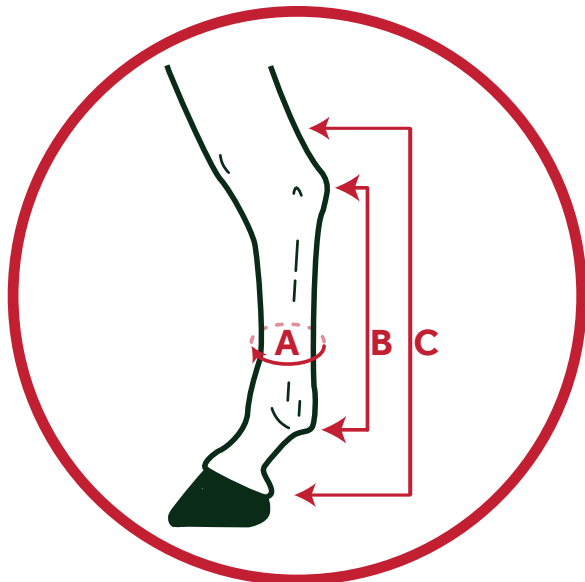

Amigo Ripstop Travel Boots

Product size chart

Size	Front Boot		Back Boot	
	Height of Boot	Width of Boot	Height of Boot	Width of Boot
Pony	40 cm	30 cm	65 cm	29 cm
Cob	44 cm	32 cm	75 cm	35 cm
Hors	48 cm	34 cm	82 cm	38 cm

Measuring your horse

Front Boots

Back Boots

Size		A	B	C	Horse Size
Pony	Front	30 cm	30 cm	46 cm	Solid 12.2hh - Fine 14.2hh
	Back	29 cm	42 cm	65 cm	
Cob	Front	32 cm	34 cm	52 cm	Solid 13.2hh - Fine 15.2hh
	Back	35 cm	50 cm	75 cm	
Horse	Front	34 cm	37 cm	56 cm	Solid 15.2hh - Fine 17.1hh
	Back	38 cm	53 cm	82 cm	

All measurements are approximate and given as a guide only.

Boots are adjustable - Please allow for overlap and adjustment of Velcro straps.

Amigo Ripstop Travel Boots

Product size chart

Size	Front Boot		Back Boot	
	Height of Boot	Width of Boot	Height of Boot	Width of Boot
Pony	15 inches	12 inches	26 inches	11 inches
Cob	17 inches	13 inches	30 inches	14 inches
Hors	19 inches	14 inches	32 inches	15 inches

All measurements are approximate and given as a guide only.

Boots are adjustable - Please allow for overlap and adjustment of Velcro straps.